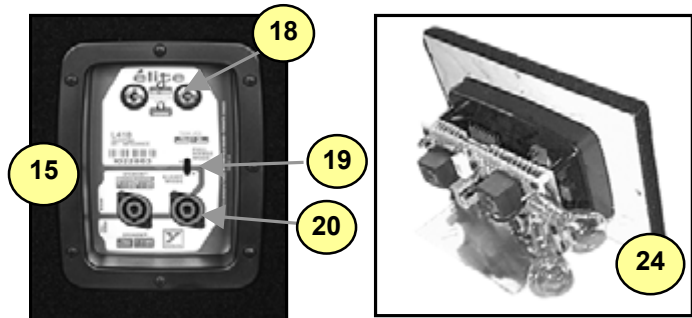

# L418

élite Series

#	Part#	Description
<b>Labeled Components</b>		
1	H15	HORN 90X60 1.4 INCH STY
2	DE600	8R 75W 1.4 INCH DRIVR B&C D
3	H16	HORN 90X60 DUAL SPEAKER MID HORN
4	7291	6.5 INCH 12R 75W PGM SPEAKER
5	P11	FOAM PHASE PLUG
6	152198R	15 INCH 8R 400W PGM NEO SPEAKER 15-2
7	8569	CORNER, 2 LEGS, NO LIP BLACK OXIDE
8	8562	CORNER, 3 LEGS, BLACK OXIDE
9	Z377	L418 GRILLE
10	8259D	"Y" LOGO ELITE SERIES LARGE DOMED
11	8565	BAR HANDLE ALL METAL
12	8726	FLYWARE BOLTS
13	Z383	L418 GRILLE BAR
14	8906	#14X2 ALLEN FLAT HD WOOD SCREW JS500
15	8514	BLACK BLANK XOVERDISH PLASTIC CNFG5
16	8547	PLASTIC FOOT BLACK
17	8483	ADAPTER, SPEAKER STAND, METAL, BLACK
18	3924	1/4 INCH JACK PCB MT VERT
19	3407	4PDT SLID SW PCMT V GOLD CONTA
20	3628	SPEAKON JACK 4C PCB MT VERT 250TAB GREY
21	8772	1/4-20 X 1 TRUSS PH MS JS500 BLACK
22	8739	M6 X 30 HEX BOLT ZINC CLEAR
23	N/A	HF DRIVER MOUNTING BRACKET
24	3651	12V 36W #1195 BULB (SC BAYONET)
25	152198RKIT	LF NEO DRIVER RECONE KIT
26	DE600KIT	HF DRIVER DIAGHRAM