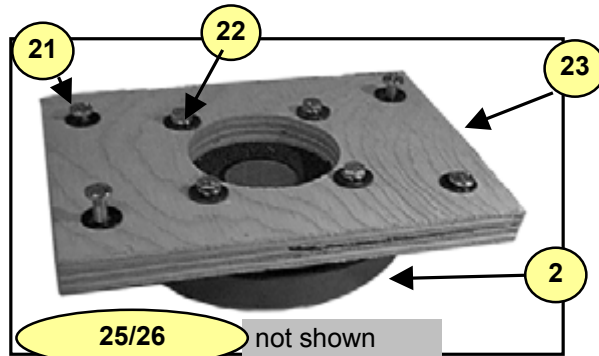

# L418

élite Series

#	Part#	Description
<b>Labeled Components</b>		
1	H15	HORN 90X60 1.4 INCH STY
2	DE600	8R 75W 1.4 INCH DRIVR B&C D
3	H16	HORN 90X60 DUAL SPEAKER MID HORN
4	7291	6.5 INCH 12R 75W PGM SPEAKER
5	P11	FOAM PHASE PLUG
6	152198R	15 INCH 8R 400W PGM NEO SPEAKER 15-2
7	8569	CORNER, 2 LEGS, NO LIP BLACK OXIDE
8	8562	CORNER, 3 LEGS, BLACK OXIDE
9	Z377	L418 GRILLE
10	8259D	"Y" LOGO ELITE SERIES LARGE DOMED
11	8565	BAR HANDLE ALL METAL
12	8726	FLYWARE BOLTS
13	Z383	L418 GRILLE BAR
14	8906	#14X2 ALLEN FLAT HD WOOD SCREW JS500
15	8514	BLACK BLANK XOVERDISH PLASTIC CNFG5
16	8547	PLASTIC FOOT BLACK
17	8483	ADAPTER, SPEAKER STAND, METAL, BLACK
18	3924	1/4 INCH JACK PCB MT VERT
19	3407	4PDT SLID SW PCMT V GOLD CONTA
20	3628	SPEAKON JACK 4C PCB MT VERT 250TAB GREY
21	8772	1/4-20 X 1 TRUSS PH MS JS500 BLACK
22	8739	M6 X 30 HEX BOLT ZINC CLEAR
23	N/A	HF DRIVER MOUNTING BRACKET
24	3651	12V 36W #1195 BULB (SC BAYONET)
25	152198RKIT	LF NEO DRIVER RECONE KIT
26	DE600KIT	HF DRIVER DIAGHRAM