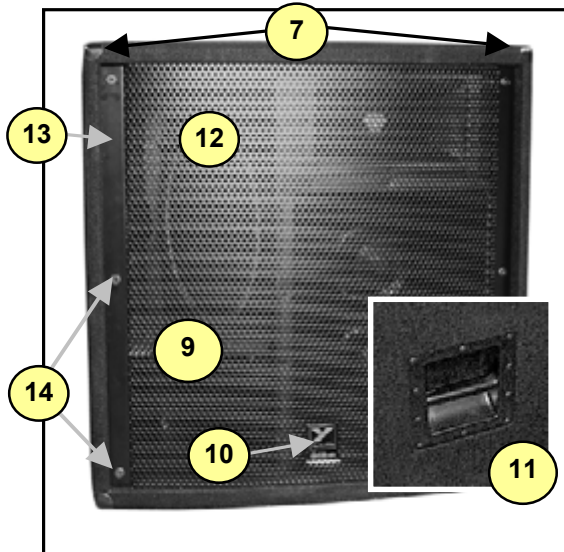

# L418

élite Series

#	Part#	Description
<b>Labeled Components</b>		
1	H15	HORN 90X60 1.4 INCH STY
2	DE600	8R 75W 1.4 INCH DRIVR B&C D
3	H16	HORN 90X60 DUAL SPEAKER MID HORN
4	7291	6.5 INCH 12R 75W PGM SPEAKER
5	P11	FOAM PHASE PLUG
6	152198R	15 INCH 8R 400W PGM NEO SPEAKER 15-2
7	8569	CORNER, 2 LEGS, NO LIP BLACK OXIDE
8	8562	CORNER, 3 LEGS, BLACK OXIDE
9	Z377	L418 GRILLE
10	8259D	"Y" LOGO ELITE SERIES LARGE DOMED
11	8565	BAR HANDLE ALL METAL
12	8726	FLYWARE BOLTS
13	Z383	L418 GRILLE BAR
14	8906	#14X2 ALLEN FLAT HD WOOD SCREW JS500
15	8514	BLACK BLANK XOVERDISH PLASTIC CNFG5
16	8547	PLASTIC FOOT BLACK
17	8483	ADAPTER, SPEAKER STAND, METAL, BLACK
18	3924	1/4 INCH JACK PCB MT VERT
19	3407	4PDT SLID SW PCMT V GOLD CONTA
20	3628	SPEAKON JACK 4C PCB MT VERT 250TAB GREY
21	8772	1/4-20 X 1 TRUSS PH MS JS500 BLACK
22	8739	M6 X 30 HEX BOLT ZINC CLEAR
23	N/A	HF DRIVER MOUNTING BRACKET
24	3651	12V 36W #1195 BULB (SC BAYONET)
25	152198RKIT	LF NEO DRIVER RECONE KIT
26	DE600KIT	HF DRIVER DIAGHRAM