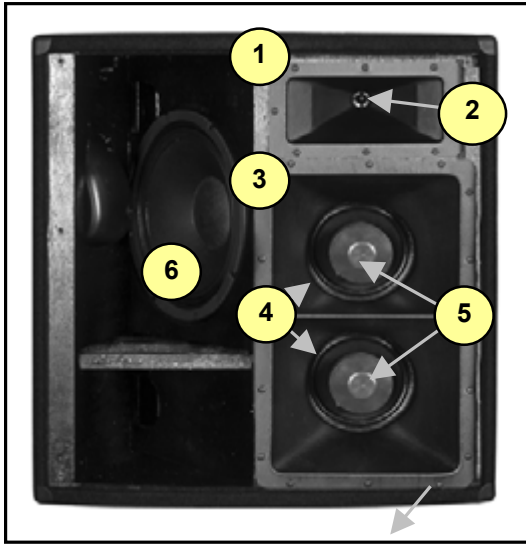

# L418

élite Series

#	Part#	Description
<b>Labeled Components</b>		
1	H15	HORN 90X60 1.4 INCH STY
2	DE600	8R 75W 1.4 INCH DRIVR B&C D
3	H16	HORN 90X60 DUAL SPEAKER MID HORN
4	7291	6.5 INCH 12R 75W PGM SPEAKER
5	P11	FOAM PHASE PLUG
6	152198R	15 INCH 8R 400W PGM NEO SPEAKER 15-2
7	8569	CORNER, 2 LEGS, NO LIP BLACK OXIDE
8	8562	CORNER, 3 LEGS, BLACK OXIDE
9	Z377	L418 GRILLE
10	8259D	"Y" LOGO ELITE SERIES LARGE DOMED
11	8565	BAR HANDLE ALL METAL
12	8726	FLYWARE BOLTS
13	Z383	L418 GRILLE BAR
14	8906	#14X2 ALLEN FLAT HD WOOD SCREW JS500
15	8514	BLACK BLANK XOVERDISH PLASTIC CNFG5
16	8547	PLASTIC FOOT BLACK
17	8483	ADAPTER, SPEAKER STAND, METAL, BLACK
18	3924	1/4 INCH JACK PCB MT VERT
19	3407	4PDT SLID SW PCMT V GOLD CONTA
20	3628	SPEAKON JACK 4C PCB MT VERT 250TAB GREY
21	8772	1/4-20 X 1 TRUSS PH MS JS500 BLACK
22	8739	M6 X 30 HEX BOLT ZINC CLEAR
23	N/A	HF DRIVER MOUNTING BRACKET
24	3651	12V 36W #1195 BULB (SC BAYONET)
25	152198RKIT	LF NEO DRIVER RECONE KIT
26	DE600KIT	HF DRIVER DIAGHRAM