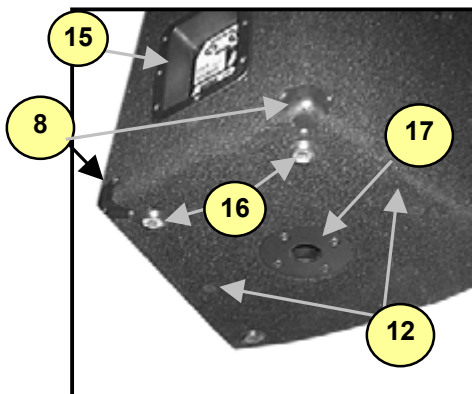

# L418

élite Series

#	Part#	Description
<b>Labeled Components</b>		
1	H15	HORN 90X60 1.4 INCH STY
2	DE600	8R 75W 1.4 INCH DRIVR B&C D
3	H16	HORN 90X60 DUAL SPEAKER MID HORN
4	7291	6.5 INCH 12R 75W PGM SPEAKER
5	P11	FOAM PHASE PLUG
6	152198R	15 INCH 8R 400W PGM NEO SPEAKER 15-2
7	8569	CORNER, 2 LEGS, NO LIP BLACK OXIDE
8	8562	CORNER, 3 LEGS, BLACK OXIDE
9	Z377	L418 GRILLE
10	8259D	"Y" LOGO ELITE SERIES LARGE DOMED
11	8565	BAR HANDLE ALL METAL
12	8726	FLYWARE BOLTS
13	Z383	L418 GRILLE BAR
14	8906	#14X2 ALLEN FLAT HD WOOD SCREW JS500
15	8514	BLACK BLANK XOVERDISH PLASTIC CNFG5
16	8547	PLASTIC FOOT BLACK
17	8483	ADAPTER, SPEAKER STAND, METAL, BLACK
18	3924	1/4 INCH JACK PCB MT VERT
19	3407	4PDT SLID SW PCMT V GOLD CONTA
20	3628	SPEAKON JACK 4C PCB MT VERT 250TAB GREY
21	8772	1/4-20 X 1 TRUSS PH MS JS500 BLACK
22	8739	M6 X 30 HEX BOLT ZINC CLEAR
23	N/A	HF DRIVER MOUNTING BRACKET
24	3651	12V 36W #1195 BULB (SC BAYONET)
25	152198RKIT	LF NEO DRIVER RECONE KIT
26	DE600KIT	HF DRIVER DIAGHRAM